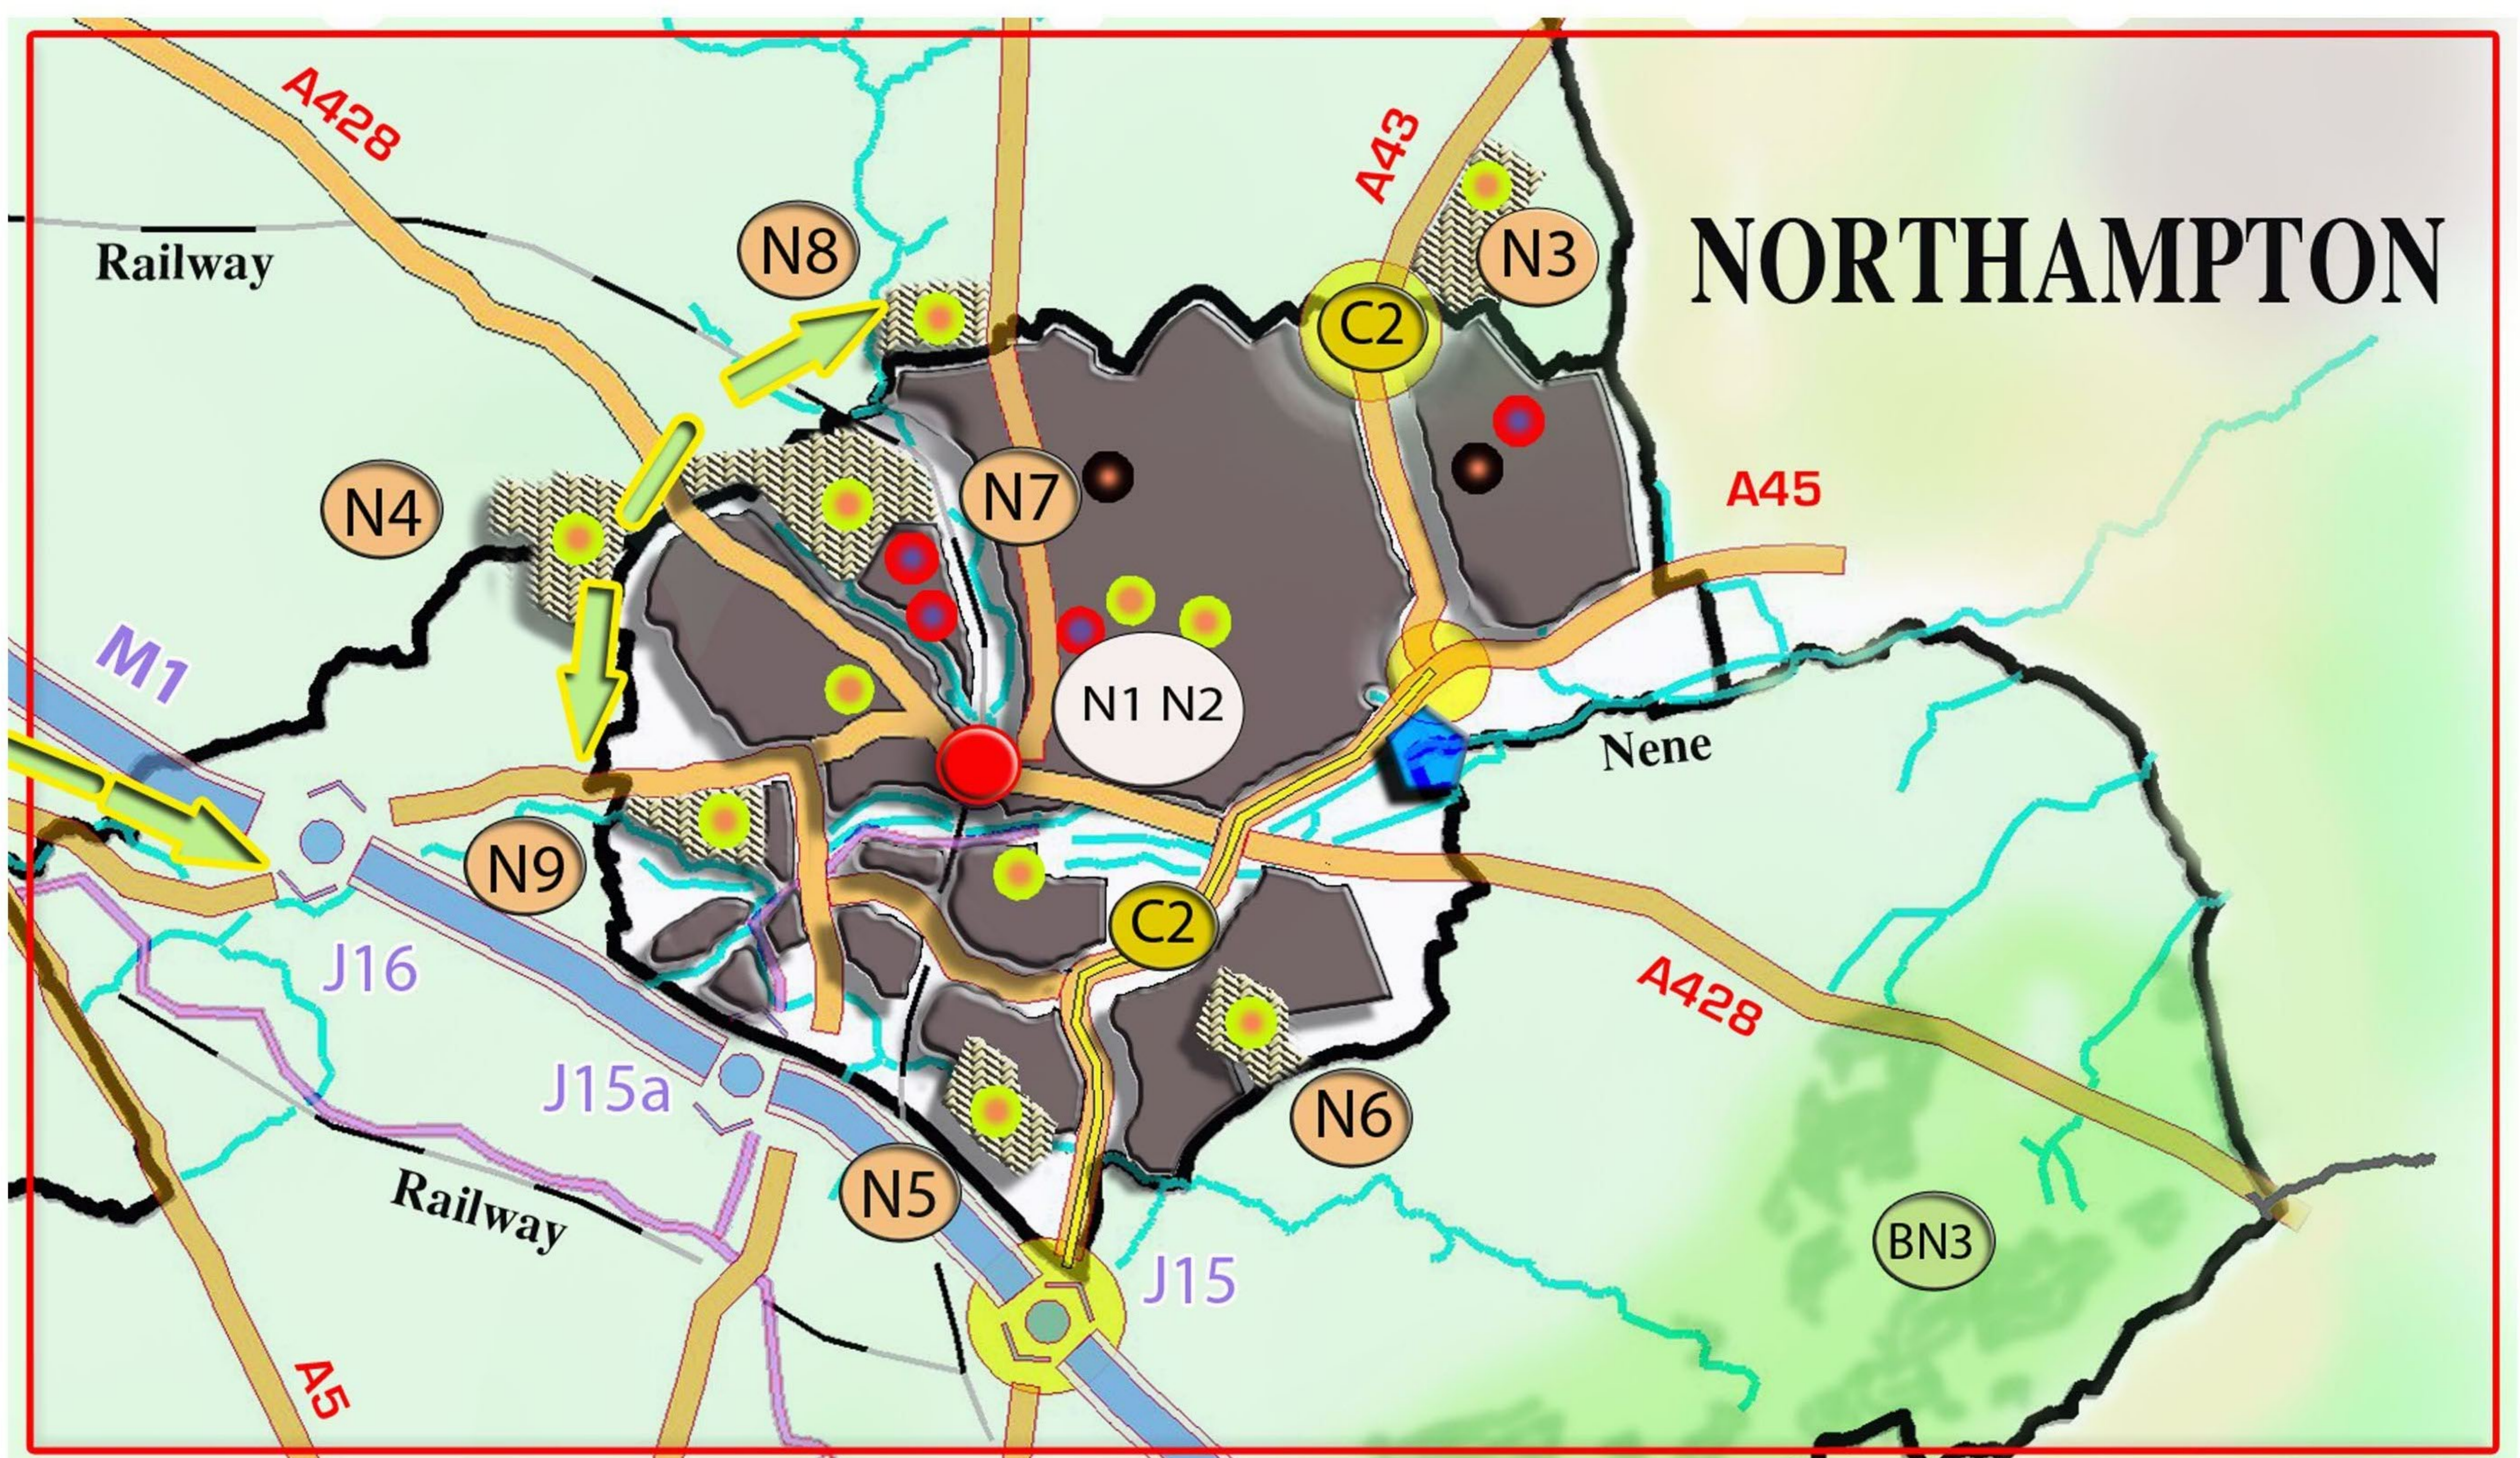

Figure 3-1-West Northamptonshire Key Diagram Enlargement (Revised)

**West Northamptonshire
Joint Planning Unit**

Unauthorised reproduction infringes Crown
Copyright and may lead to prosecution or
civil proceedings Licence No 0100019655

Figure 3-West Northamptonshire Key Diagram
Enlargement
(Revised)

West Northamptonshire
Joint Planning Unit

Unauthorised reproduction infringes Crown
Copyright and may lead to prosecution or
civil proceedings Licence No 0100019655